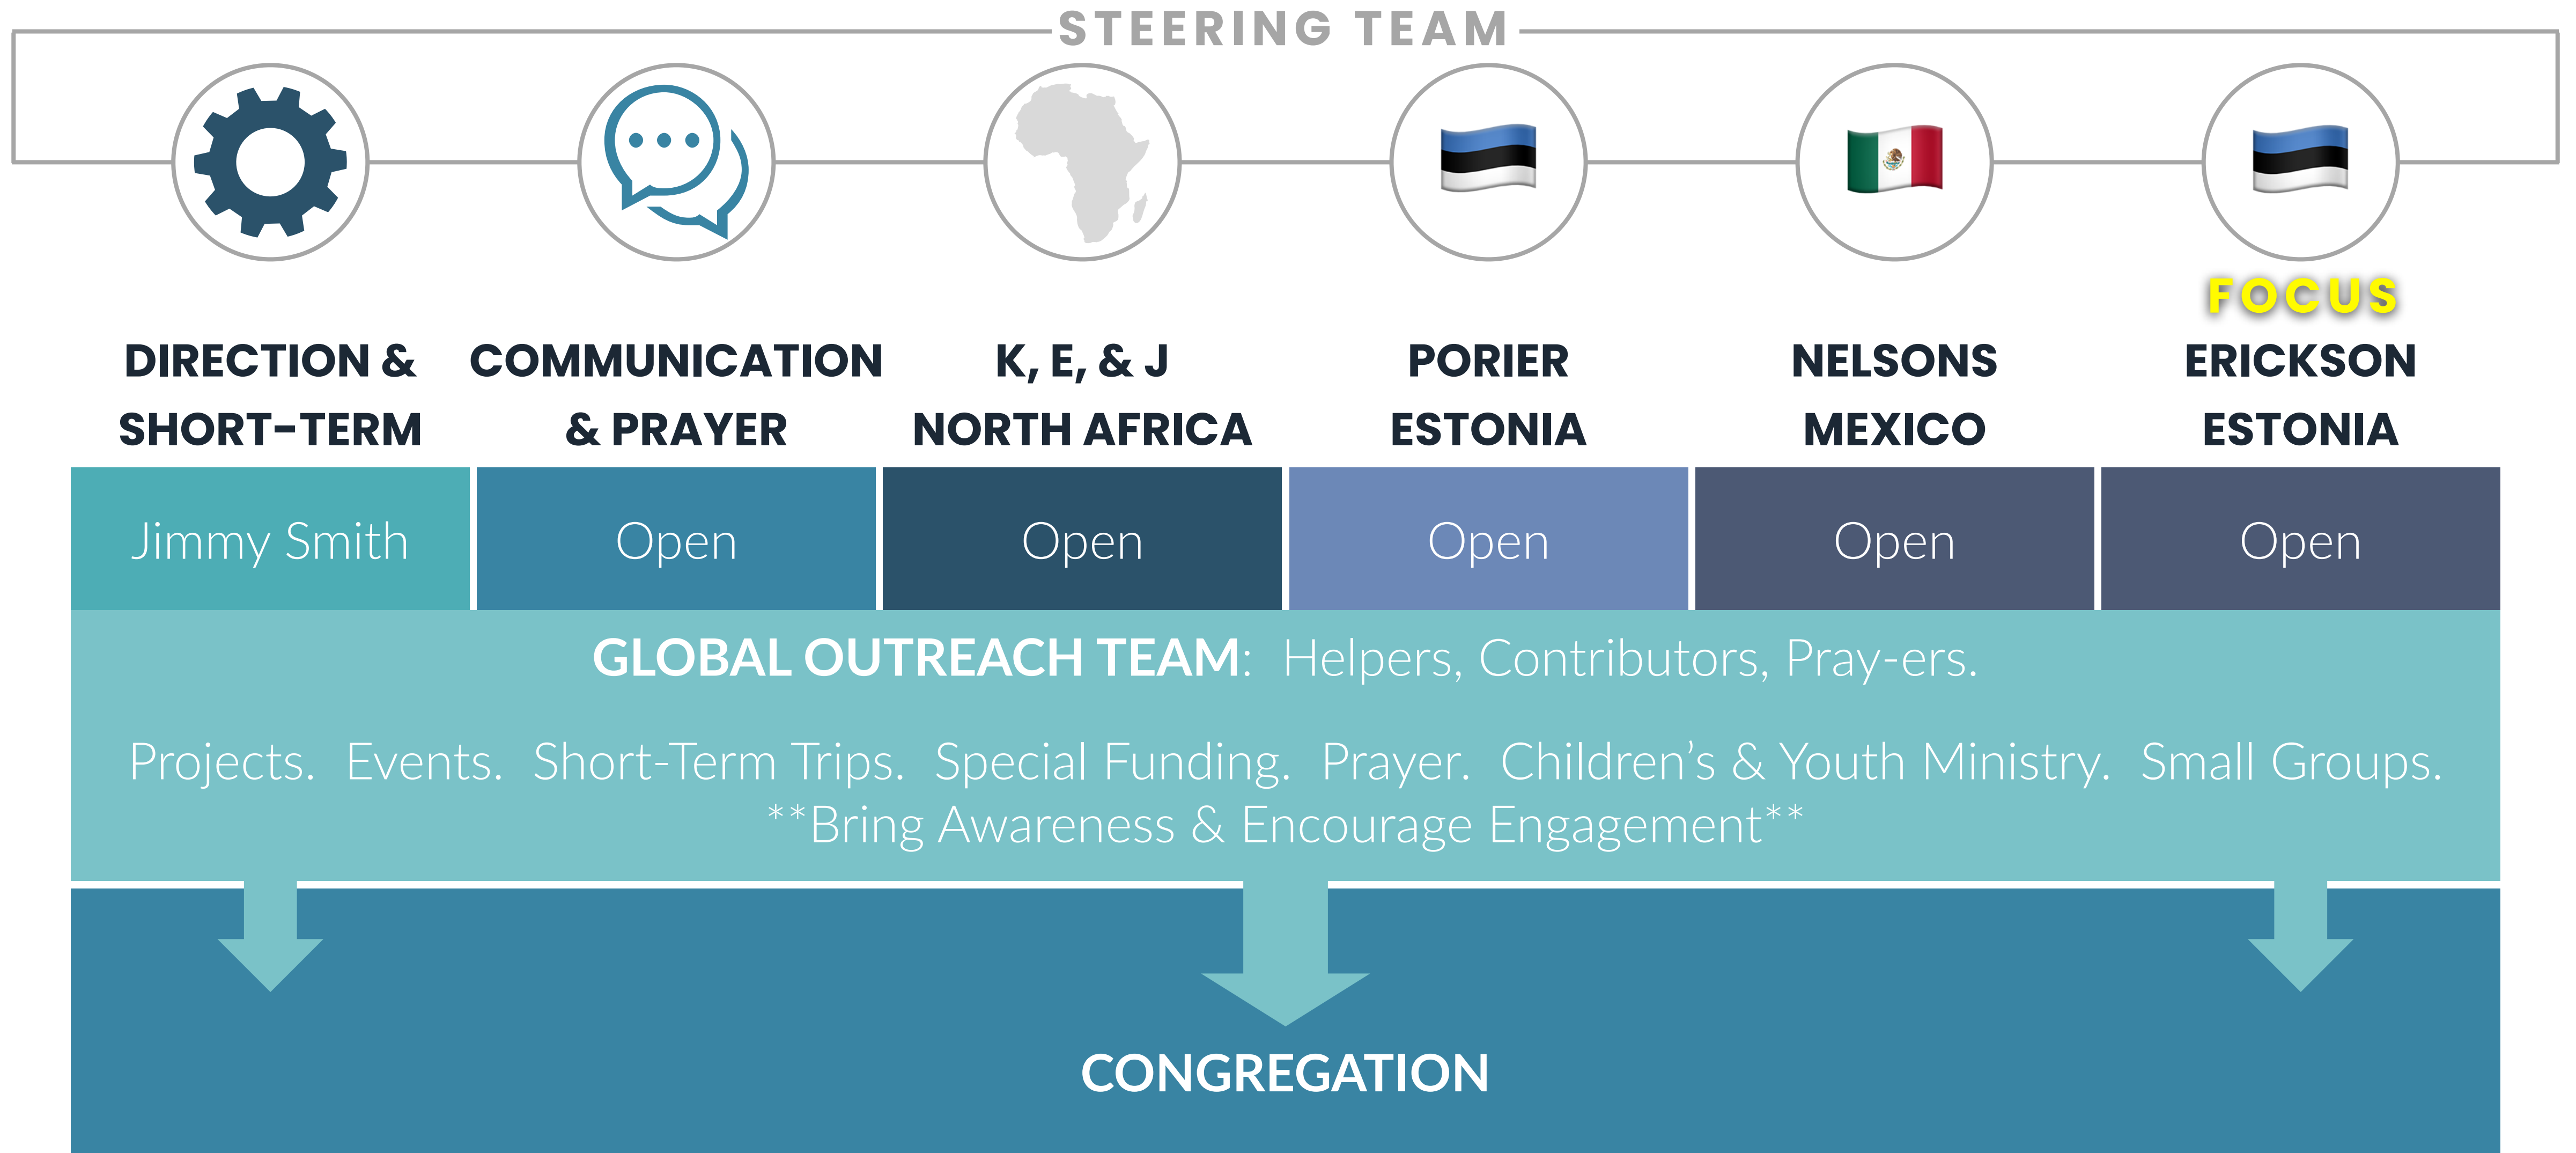

ARISE CHURCH GLOBAL OUTREACH

GLOBAL OUTREACH – STEERING TEAM

PARTNER LIASON ROLE & RESPONSIBILITIES

LINK

You will be the primary liaison between the partner and Arise Church.

KNOW

You will be the expert on the partnership; their needs, goals, vision, and stories.

HOME

You will be the primary lead for needs of the partner when back in the U.S.

GLOBAL OUTREACH TEAM MEMBER

Team members will be in the know and engaged at whatever level they are able. Look for the opportunities that fit your skill set, passions, and time availability.